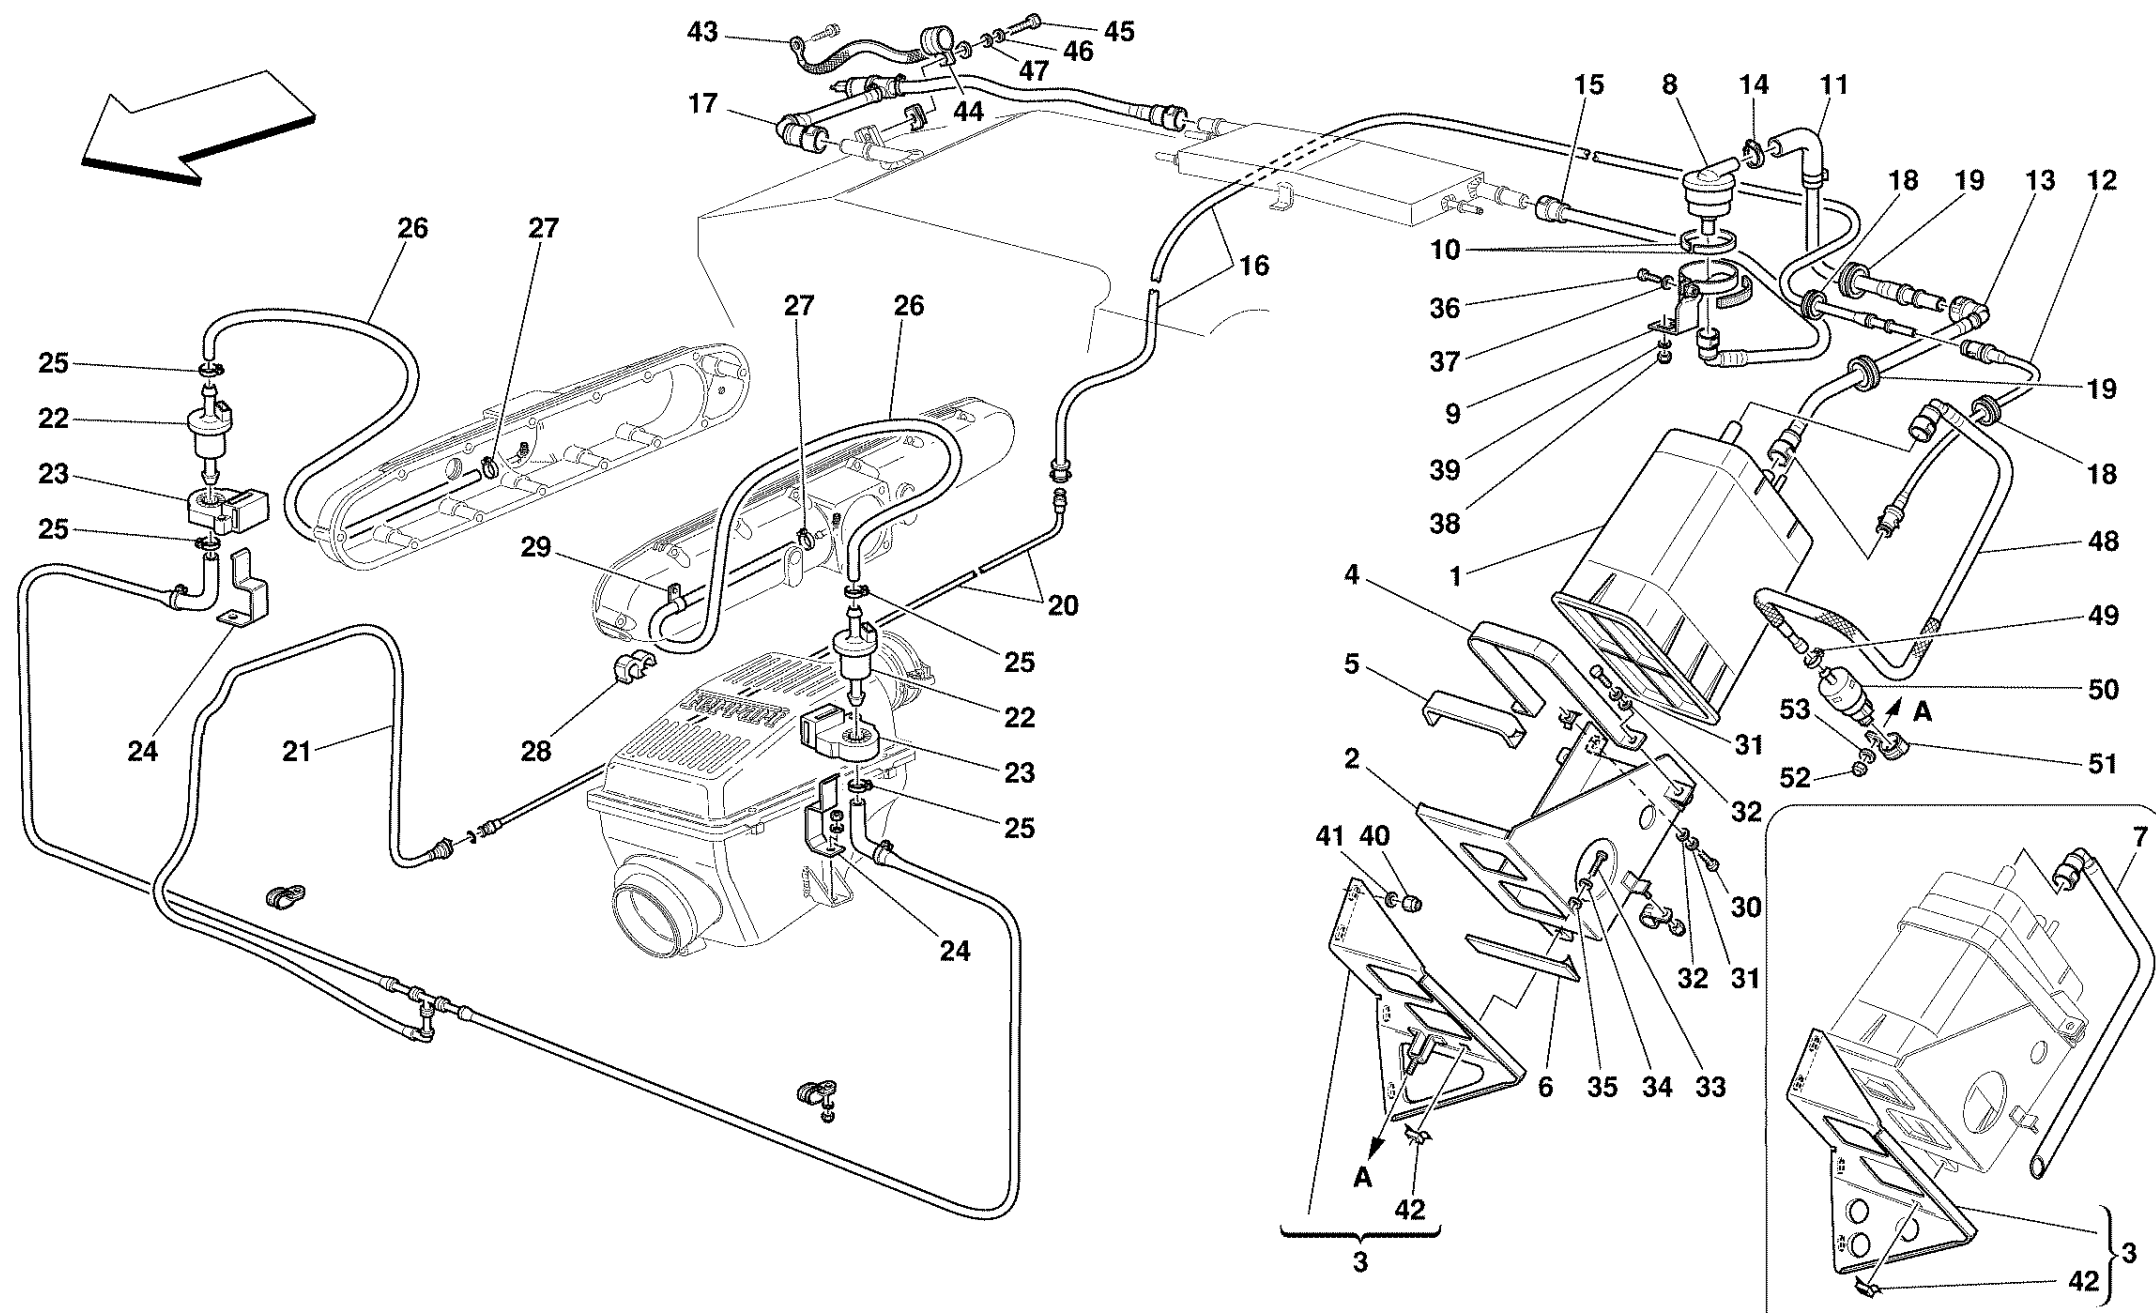

USA M.Y. 2000 - USA M.Y.2001
CDN M.Y. 2000 - CDN M.Y.2001

1	178536	1	FUEL VAPOR FILTER
2	180783	1	VAPOR FILTER CONTAINER
3	180777	1	CONTAINER SUPPORT -Not for USA M.Y. 2002, USA M.Y. 2003, CDN M.Y. 2002 and CDN M.Y. 2003-
3	189918	1	CONTAINER SUPPORT -Valid for USA M.Y. 2002, USA M.Y. 2003, CDN M.Y. 2002 and CDN M.Y. 2003-
4	180781	1	FIXING BRACKET
5	180789	1	RUBBER THICKNESS
6	180790	3	RUBBER THICKNESS
7	181186	1	VAPOR FILTER EXHAUST TUBE -Not for USA M.Y. 2002, USA M.Y. 2003, CDN M.Y. 2002 and CDN M.Y. 2003-
8	180573	1	ANTI FLOWING BACK VALVE
9	180866	1	FIXING BRACKET
10	180867	1	RUBBER THICKNESS
11	181184	1	PIPE FROM VALVE TO VAPOR FILTER CONNECTION
12	181185	1	PIPE FROM VAPOR FILTER TO UNDERFLOOR PIPE CONNECTION
13	181178	1	PIPE FROM CONNECTION TO VAPOR FILTER
14	13433370	1	SCREW COLLAR
15	181179	1	PIPE FROM DISAERATOR TO VALVE
16	181177	1	PIPE FROM CONNECTION TO UNDERFLOOR PIPE
17	182061	1	PIPE WITH UNION
18	10396680	2	CABLE GROMMET
19	10397980	2	CABLE GROMMET
20	181176	1	UNDERFLOOR TUBE -Not as spare part now- -Replaced by 183821-
20	183821	1	UNDERFLOOR TUBE
21	181174	1	PIPE FROM UNDERFLOOR TUBE TO VALVE
22	162412	2	VALVE
23	174623	2	PAD
24	178792	2	BRACKET
25	13431870	4	COLLAR FOR SLEEVE
26	179768	2	PIPE CONNECTING AIR CHAMBERS ANTIEVAPORATION VALVE
27	157934	2	SCREW COLLAR
28	180148	2	FLEXIBLE CLIP
29	10418601	2	BRACKET
30	10902024	2	SCREW
31	127494	2	WASHER
32	14499324	2	WASHER