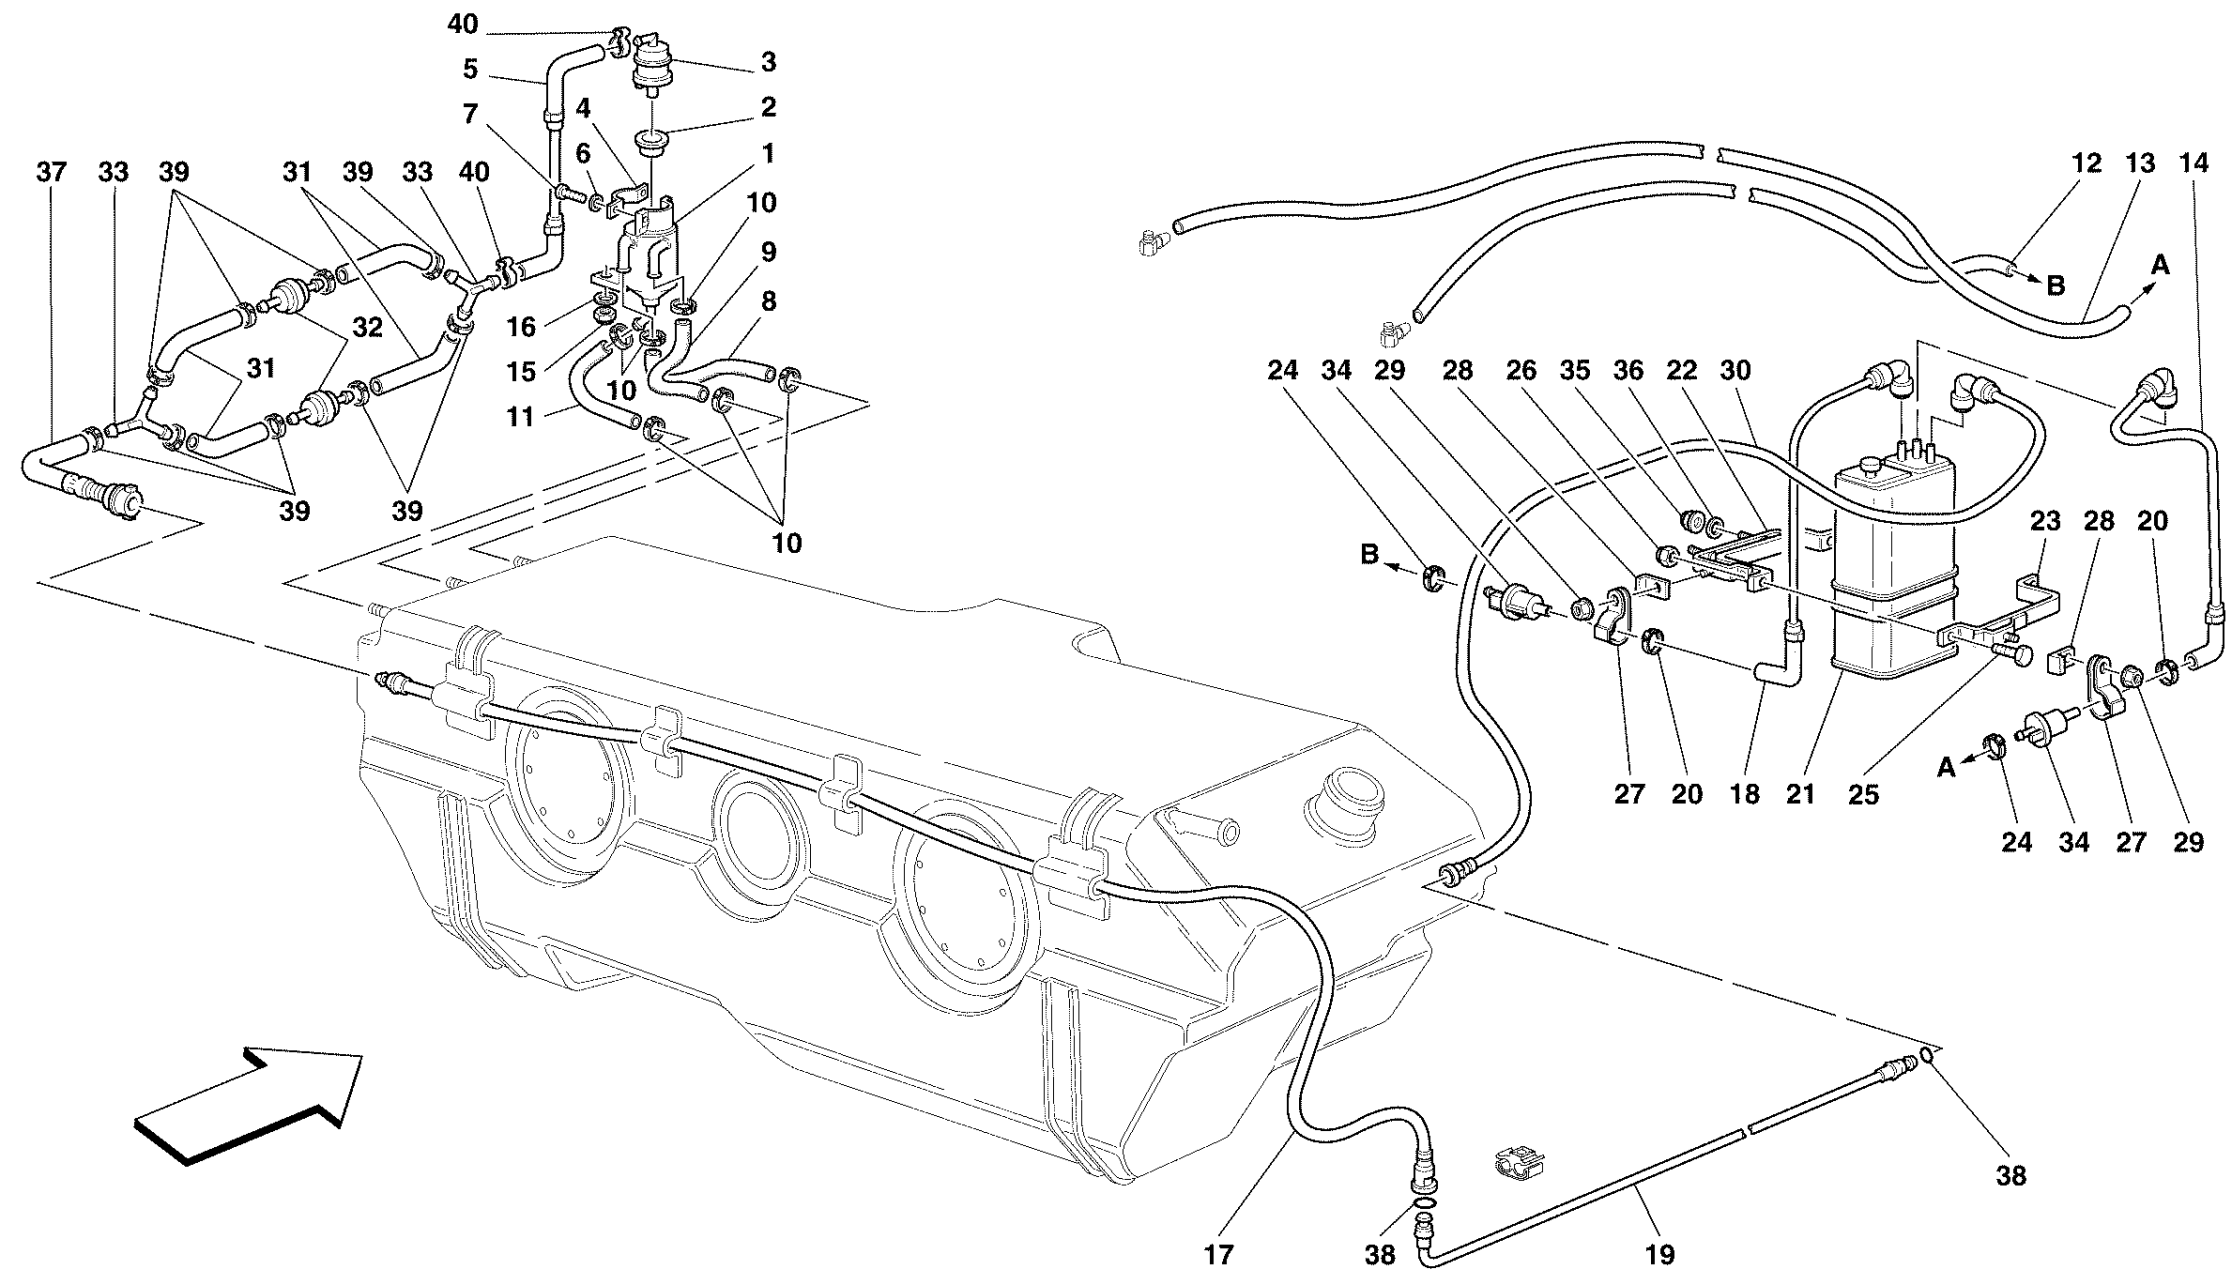

1	155407	1	DISAREATOR
2	155313	1	SEAL RING
3	124193	1	ANTI FLOWING BACK VALVE
4	155405	1	BRACKET
5	174945	1	PIPE FROM ANTI-FLOWING BACK VALVE TO VENTILATION VALVE
6	14496324	2	WASHER
7	13273911	2	SCREW
8	116764	1	FRONT PIPE FROM FUEL TANK TO DISAERATOR
9	116767	1	CENTRAL PIPE FROM FUEL TANK TO DISAERATOR
10	13000190	6	SCREW COLLAR
11	114880	1	REAR PIPE FROM FUEL TANK TO DISAERATOR
12	114888	1	PIPE FROM R.H. UNION TO ANTIEVAPORATION VALVE
13	116774	1	PIPE FROM L.H. UNION TO ANTIEVAPORATION VALVE
14	174786	1	PIPE FROM VAPOR FILTER TO OUTER VALVE
15	102948	2	NUT
16	14496424	2	WASHER
17	174947	1	PIPE FROM VALVE TO INTERMEDIATE PIPE
18	174787	1	PIPE FROM VAPOR FILTER TO REAR VALVE
19	155763	1	INTERMEDIATE PIPE
20	13000190	2	SCREW COLLAR
21	174782	1	FUEL VAPOR FILTER
22	156452	1	FRAME FASTENING FILTER BRACKET
23	138496	1	COMPLETE BRACKET
24	157934	2	SCREW COLLAR
25	10902124	2	SCREW
26	102948	2	NUT
27	164437	2	FIXING BRACKET
28	137716	2	PLATE
29	14058411	2	NUT
30	179176	1	PIPE CONNECTING INTERMEDIATE PIPE TO VAPOR FILTER
31	116761	4	RUBBER HOSE
32	174594	2	TANK VENTILATION VALVE
33	105495	2	UNION
34	162412	2	ANTI-EVAPORATION VALVE
35	102948	2	NUT
36	14499324	2	WASHER
37	175610	1	UNION WITH SLEEVE
38	133956	4	O.R. GASKET
39	13434670	9	COLLAR
40	13434670	2	COLLAR