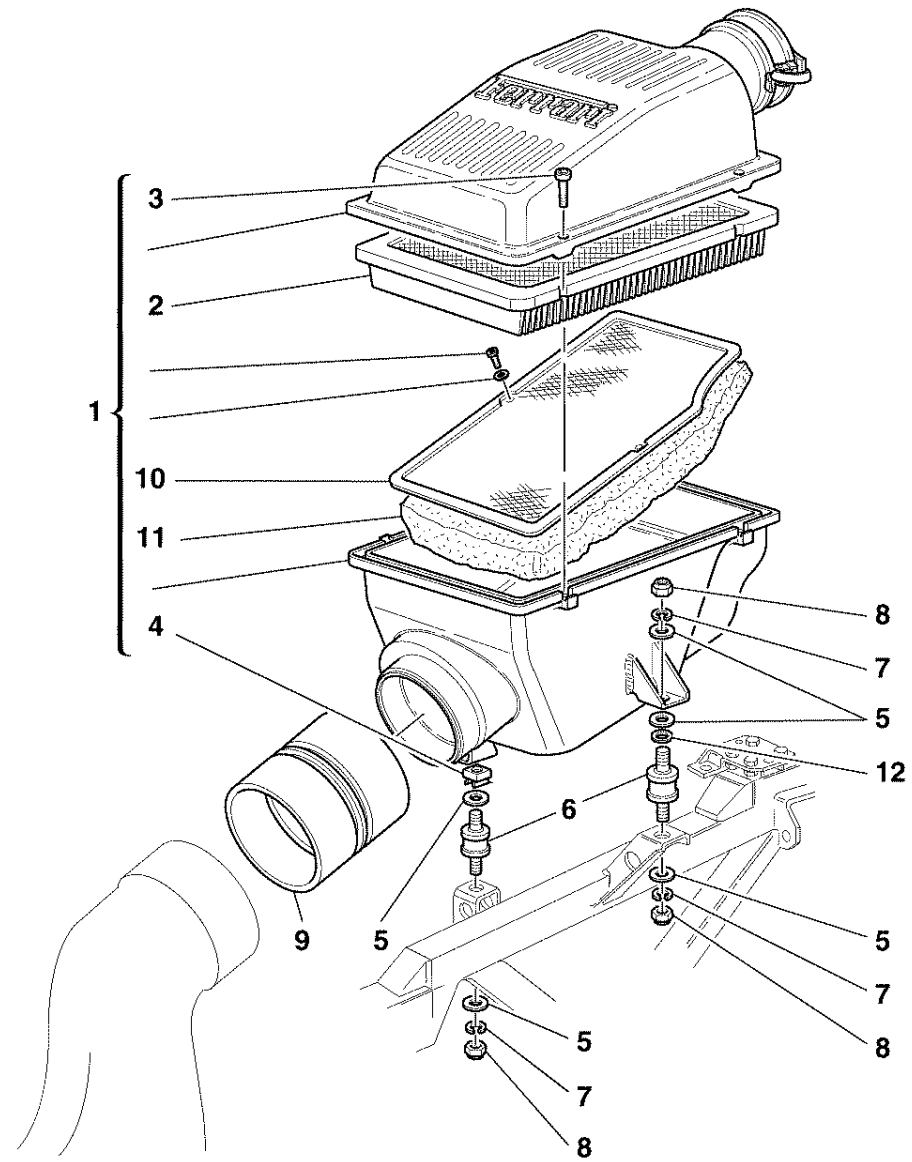

456M GT / 456M GTA - 21 - AIR INTAKE

1	171998	1	COMPLETE R.H. AIR INTAKE
1	171999	1	COMPLETE L.H. AIR INTAKE
2	151562	2	AIR FILTER
3	157757	8	SCREW -Valid till stock exhaustion-
3	193276	8	SCREW -Valid after stock exhaustion of 157757-
4	14074790	2	NUT
5	12643724	10	WASHER
6	142202	6	ANTI-VIBRATION SUPPORT
7	127494	8	WASHER
8	15896214	8	NUT
9	155975	2	SLEEVE FOR AIR INTAKE
10	152579	2	AIR INTAKE SHIELD
11	152578	2	FILTER
12	12640624	2	WASHER
13	162419	1	AIR TEMPERATURE SENSOR
14	10296160	1	GASKET