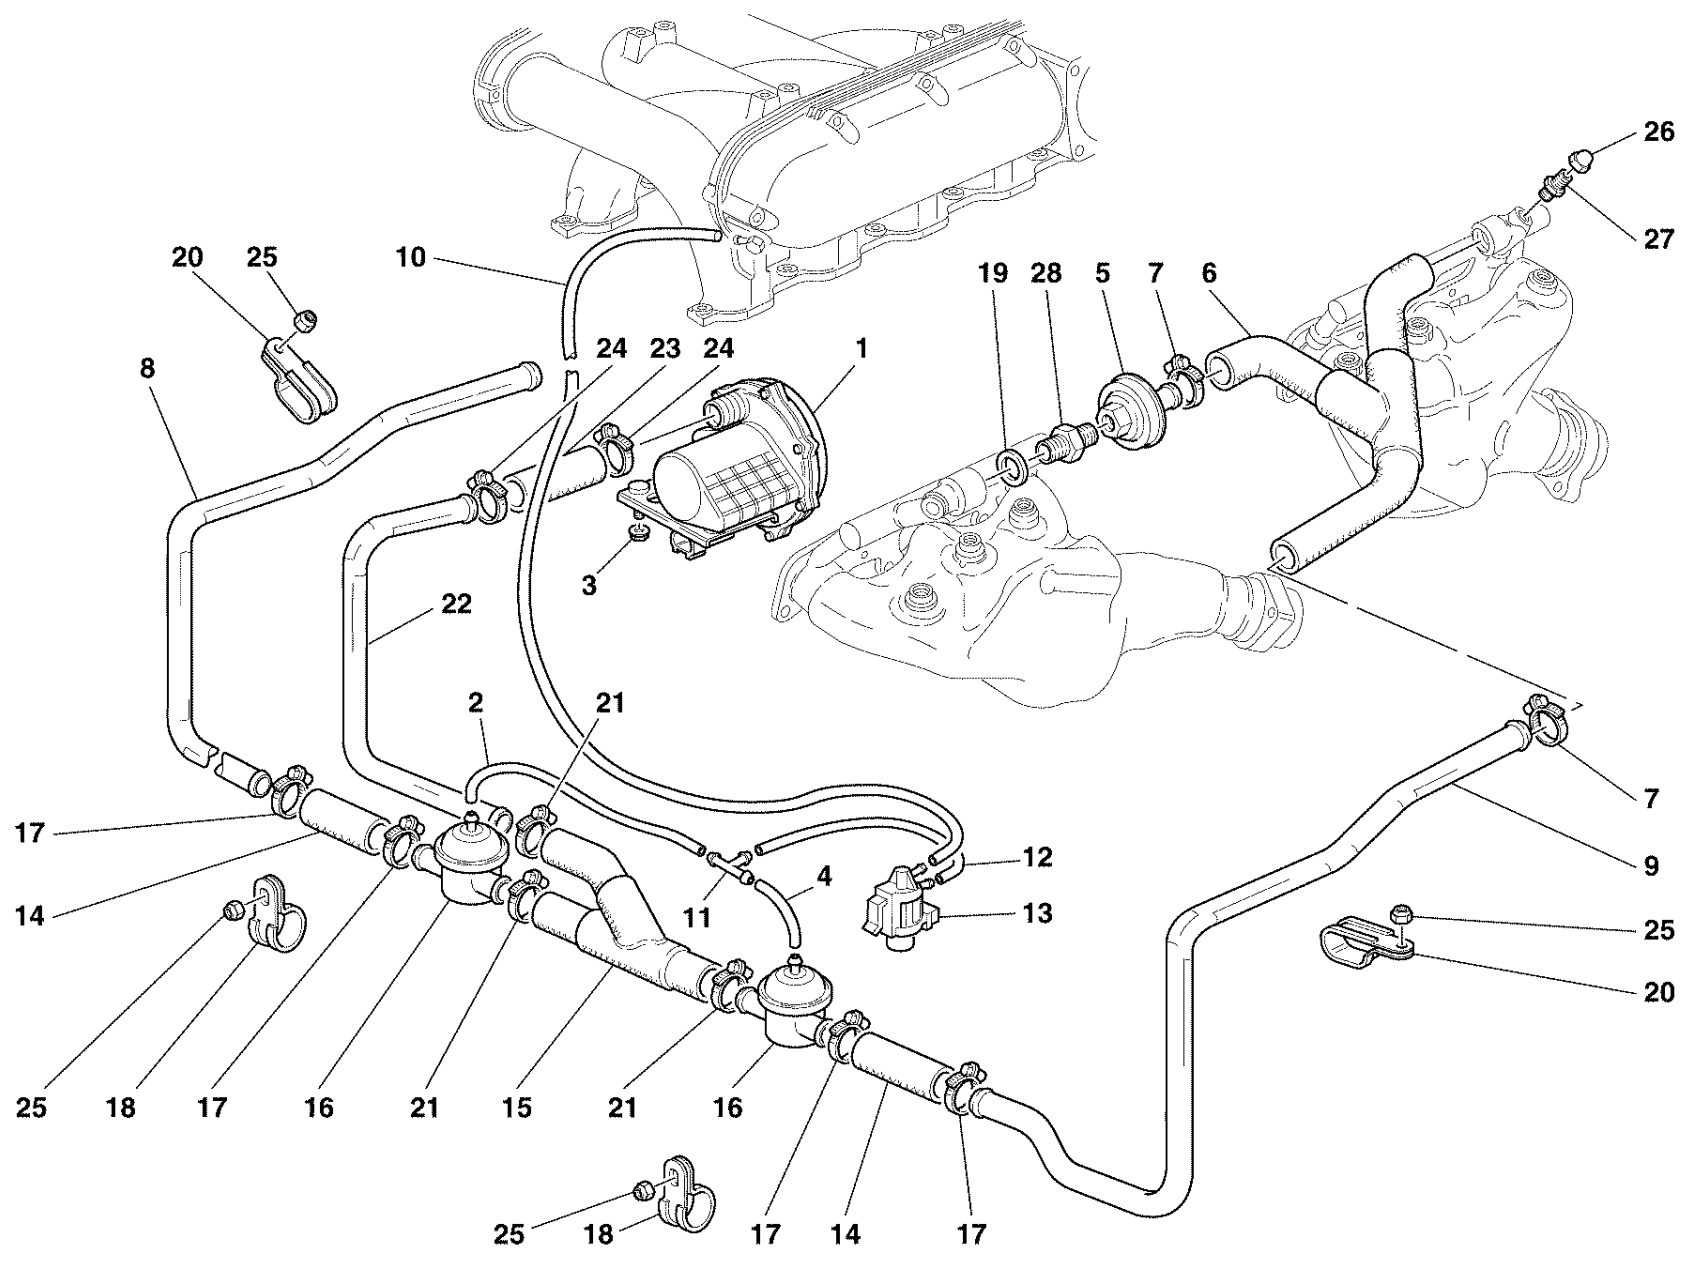

456M GT / 456M GTA - 19 - SECONDARY AIR PUMP

1	165903	1	ELECTRIC AIR PUMP
2	115412	1	RUBBER HOSE
3	14058411	3	NUT
4	121831	1	RUBBER HOSE
5	148494	4	SECONDARY AIR VALVE
6	154873	2	CONNECTION PIPE
7	161490	6	SCREW COLLAR
8	155103	1	R.H. PIPE
9	155104	1	L.H. PIPE
10	117170	1	PIPE FROM SOLENOID VALVE TO L.H. PLENUM CHAMBER
11	121793	1	3-WAY UNION
12	159539	1	PIPE FROM UNION TO SOLENOID VALVE
13	159177	1	SOLENOID VALVE
14	155107	2	RUBBER HOSE
15	154871	1	CONNECTION SLEEVE
16	147390	2	CUT-OFF VALVE
17	13000490	4	SCREW COLLAR
18	10442290	2	BRACKET WITH SHEATH
19	10257460	4	GASKET
20	61712500	2	CLAMP
21	13000490	3	SCREW COLLAR
22	155105	1	PIPE
23	155116	1	SLEEVE
24	13000490	2	SCREW COLLAR
25	102948	4	NUT
26	150595	4	CAP NUT
27	152630	4	UNION
28	152631	4	UNION