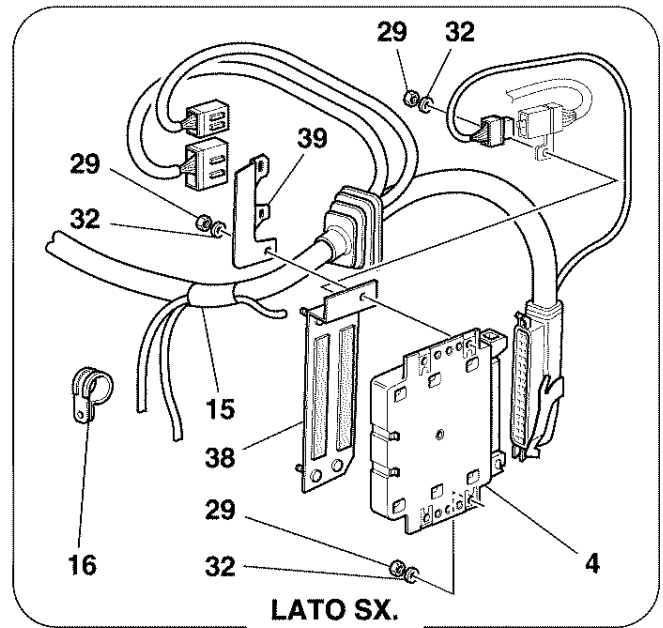

LATO SX.
L.H. SIDE

456M GT / 456M GTA - 17 - INJECTION DEVICE

1	155327	2	BRACKET
2	16043124	2	SCREW
3	127496	2	WASHER
4	175788	2	PROGRAMMED ELECTRONIC CONTROL STATION -Not for 456M GTA- -Not for USA, CDN, AUS, BRUNEI and not for non-catalyzed cars- -Valid for EU, GB and J till car Ass. Nr. 38610-
4	175795	2	PROGRAMMED ELECTRONIC CONTROL STATION -Not for 456M GTA- -Valid for USA, CDN and AUS- -Not for USA M.Y. 2000, USA M.Y. 2001, USA M.Y. 2002, USA M.Y. 2003, CDN M.Y. 2000, CDN M.Y. 2001, CDN M.Y. 2002 and CDN M.Y. 2003- -Valid for EU, GB and J from car Ass. Nr. 38611-
4	181679	2	PROGRAMMED ELECTRONIC CONTROL STATION -Not for 456M GTA- -Valid for USA M.Y. 2000, USA M.Y. 2001, CDN M.Y. 2000 and CDN M.Y. 2001-
4	190439	2	PROGRAMMED ELECTRONIC CONTROL STATION -Not for 456M GTA- -Valid for USA M.Y. 2002, USA M.Y. 2003, CDN M.Y. 2002 and CDN M.Y. 2003-
4	175805	2	PROGRAMMED ELECTRONIC CONTROL STATION -Not for 456M GTA- -Valid for BRUNEI-
4	175789	2	PROGRAMMED ELECTRONIC CONTROL STATION -Not for 456M GTA- -Valid for not catalyzed cars-
4	175792	2	PROGRAMMED ELECTRONIC CONTROL STATION -Valid for 456M GTA- -Not for USA, CDN, AUS, BRUNEI and not for non-catalyzed cars- -Valid for EU, GB and J till car Ass. Nr. 38610-
4	175797	2	PROGRAMMED ELECTRONIC CONTROL STATION -Valid for 456M GTA- -Valid for USA, CDN and AUS- -Not for USA M.Y. 2000, USA M.Y. 2001, USA M.Y. 2002, USA M.Y. 2003, CDN M.Y. 2000, CDN M.Y. 2001, CDN M.Y. 2002 and CDN M.Y. 2003- -Valid for EU, GB and J from car Ass. Nr. 38611-
4	181680	2	PROGRAMMED ELECTRONIC CONTROL STATION -Valid for 456M GTA- -Valid for USA M.Y. 2000, USA M.Y. 2001, CDN M.Y. 2000 and CDN M.Y. 2001-
4	190444	2	PROGRAMMED ELECTRONIC CONTROL STATION -Valid for 456M GTA-