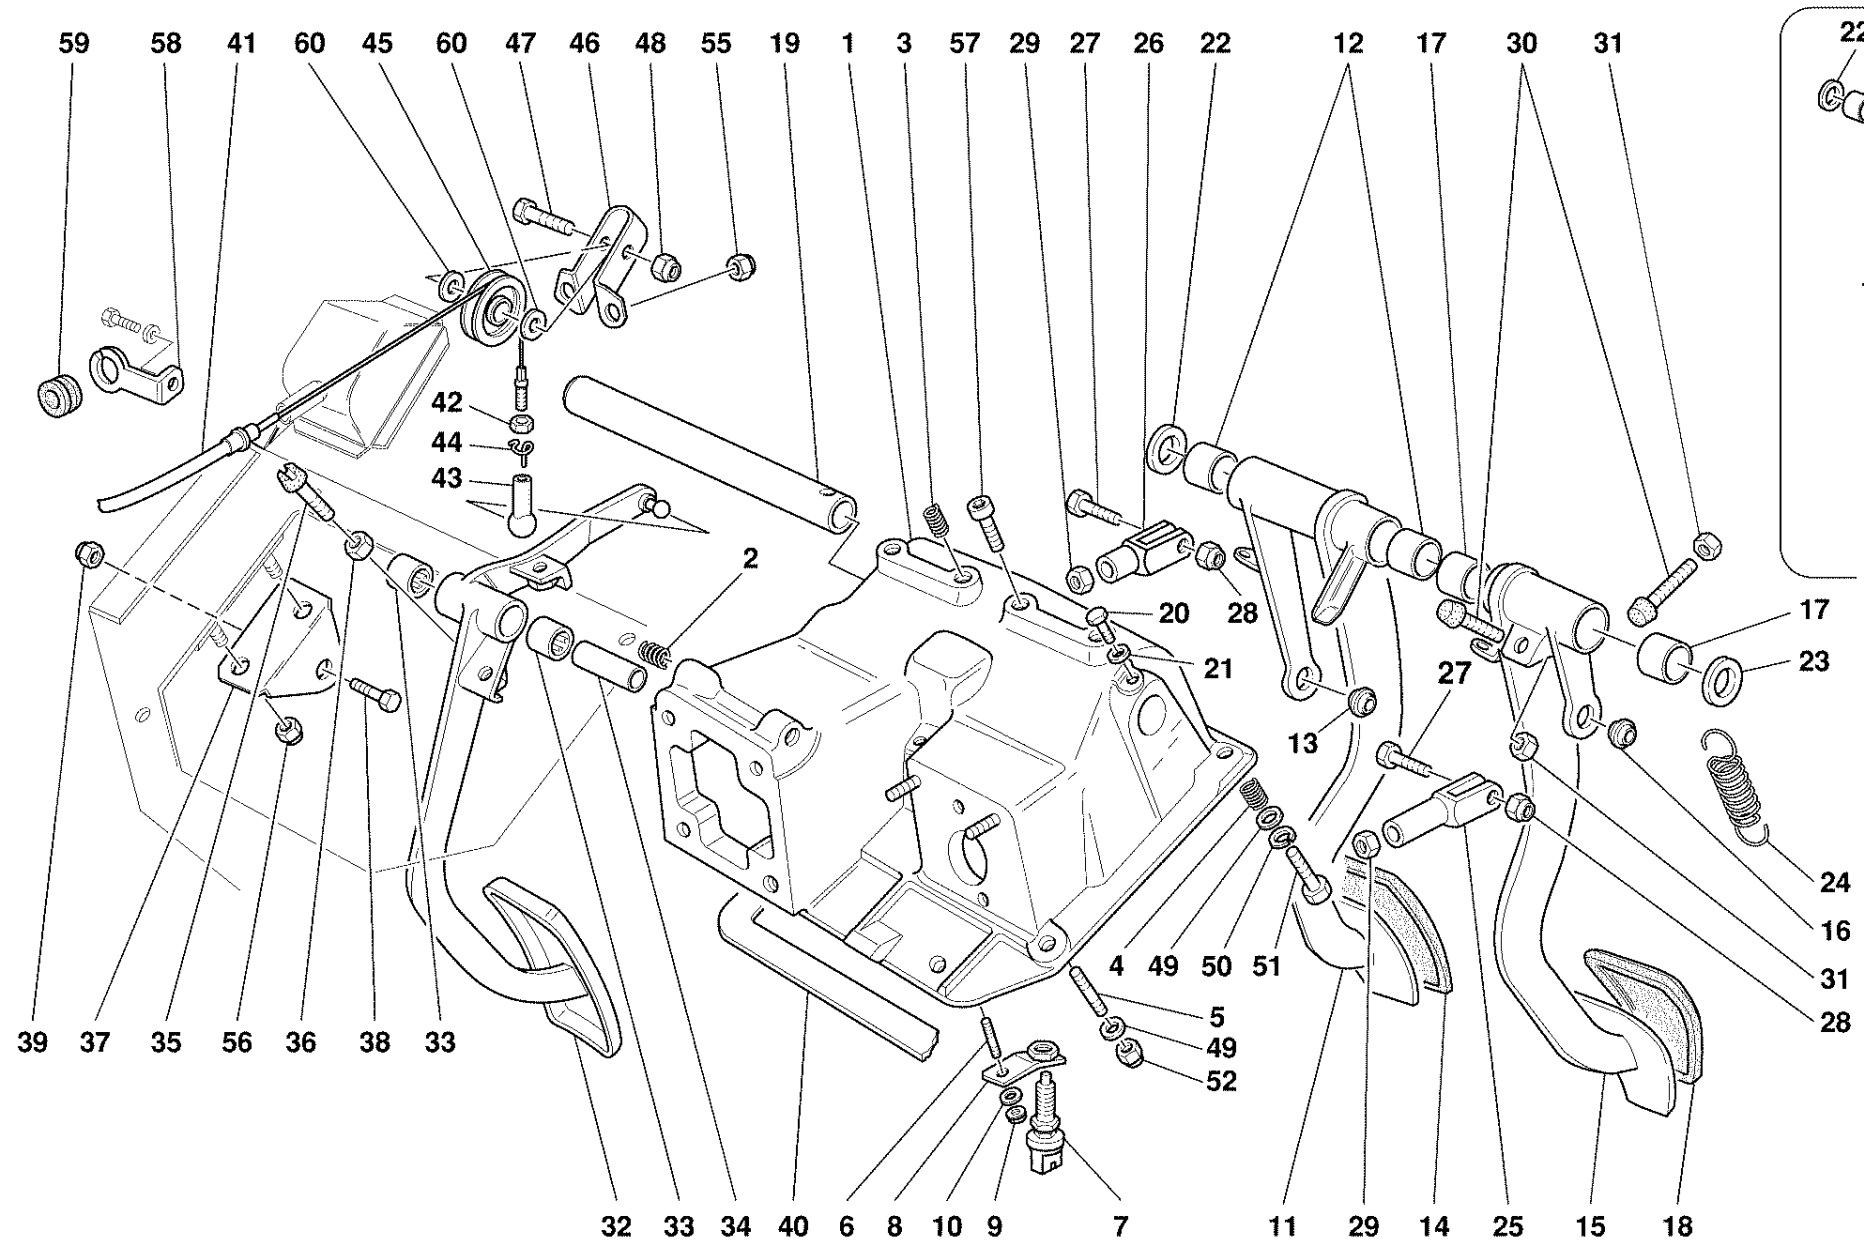

456M GTA

456M GT / 456M GTA - 45 - PEDALS AND ACCELERATOR CONTROL -Not for GD-

*	178879	1	COMPLETE PEDAL SUPPORT
1	175097	1	PEDAL SUPPORT -Not as spare part- -With complete pedal support-
2	13525770	2	THREADED INSERT
3	13525470	4	THREADED INSERT
4	13525770	2	THREADED INSERT
5	13516824	2	STUD
6	11500224	1	STUD
7	133555	1	STOP LIGHT SWITCH
8	152310	1	SMALL PLATE
9	14058411	1	NUT
10	12646601	1	WASHER
11	174244	1	BRAKE PEDAL -Not for 456M GTA-
12	103163	2	BUSHING
13	109407	1	BALL JOINT
14	106950	1	PEDAL RUBBER -Not for 456M GTA-
15	174245	1	CLUTCH PEDAL -Not for 456M GTA-
16	109407	1	BALL JOINT -Not for 456M GTA-
17	103163	2	BUSHING -Not for 456M GTA-
18	106949	1	PEDAL RUBBER -Not for 456M GTA-
19	129954	1	PEDALS SUPPORT PIN
20	10902224	1	SCREW
21	12601274	1	WASHER
22	106083	1	SPACER WASHER
23	106083	1	WASHER mm.1.0 -Possible fitting-
23	113833	1	DITTO THICKNESS mm.1.1
23	113834	1	DITTO THICKNESS mm.1.2
23	113835	1	DITTO THICKNESS mm.1.3
23	113836	1	DITTO THICKNESS mm.1.4
24	101305	2	SPRING -For 456M GTA Q.ty 1-
25	164393	1	FORK FOR CLUTCH LEVER -Not for 456M GTA-
26	10007871	1	FORK FOR BRAKE LEVER
27	16043621	2	SCREW -For 456M GTA Q.ty 1-
28	147985	2	NUT -For 456M GTA Q.ty 1-
29	16102314	2	NUT -For 456M GTA Q.ty 1-
30	144011	2	PIN -Not for 456M GTA-
31	16102314	2	NUT -Not for 456M GTA-