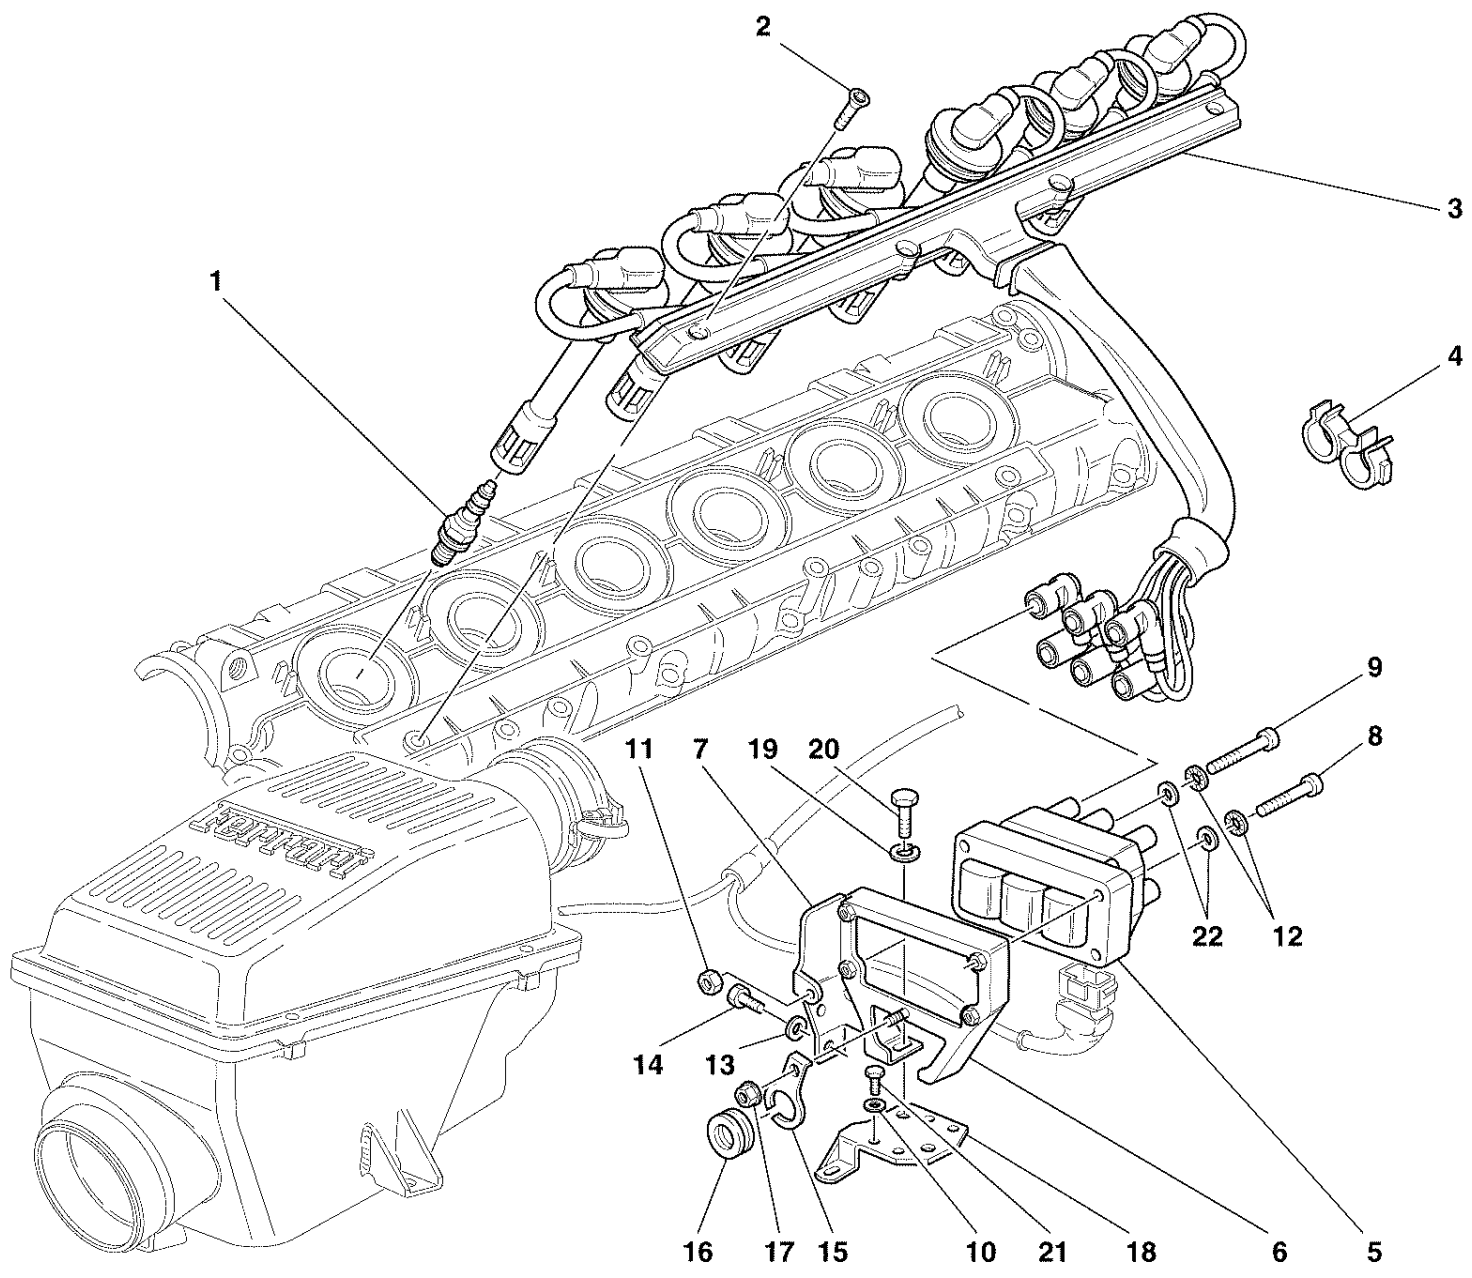

456M GT / 456M GTA - 18 - IGNITION DEVICE

1	154490	12	SPARK PLUG
2	14440834	8	SCREW
3	155788	1	HIGH TENSION COMPLETE CABLES FOR 1/6 CYLINDERS
3	155789	1	HIGH TENSION COMPLETE CABLES FOR 7/12 CYLINDERS
4	155960	2	CLIP
5	138224	2	IGNITION COIL
6	155320	1	L.H. BRACKET FOR IGNITION COIL SUPPORT
6	155319	1	R.H. BRACKET FOR IGNITION COIL SUPPORT
7	154953	1	L.H. PROTECTION
7	154955	1	R.H. PROTECTION
8	13274872	6	SCREW
9	13274972	2	SCREW
10	127494	8	WASHER
11	15896470	2	NUT
12	149951	8	WASHER
13	12601174	4	WASHER
14	10856821	4	SCREW
15	165792	2	BRACKET FOR SECONDARY AIR PIPE
			-Not as spare part- -Replaced by 193876-
15	193876	2	BRACKET FOR SECONDARY AIR PIPE
16	10396780	2	INSULATING RING
17	14059211	1	NUT
17	14058411	1	-L.h. side- NUT
18	155306	1	-R.h. side- L.H. PLATE
18	155305	1	R.H. PLATE
19	127496	4	WASHER
20	16043124	4	SCREW
21	10902024	8	SCREW
22	10519378	8	WASHER