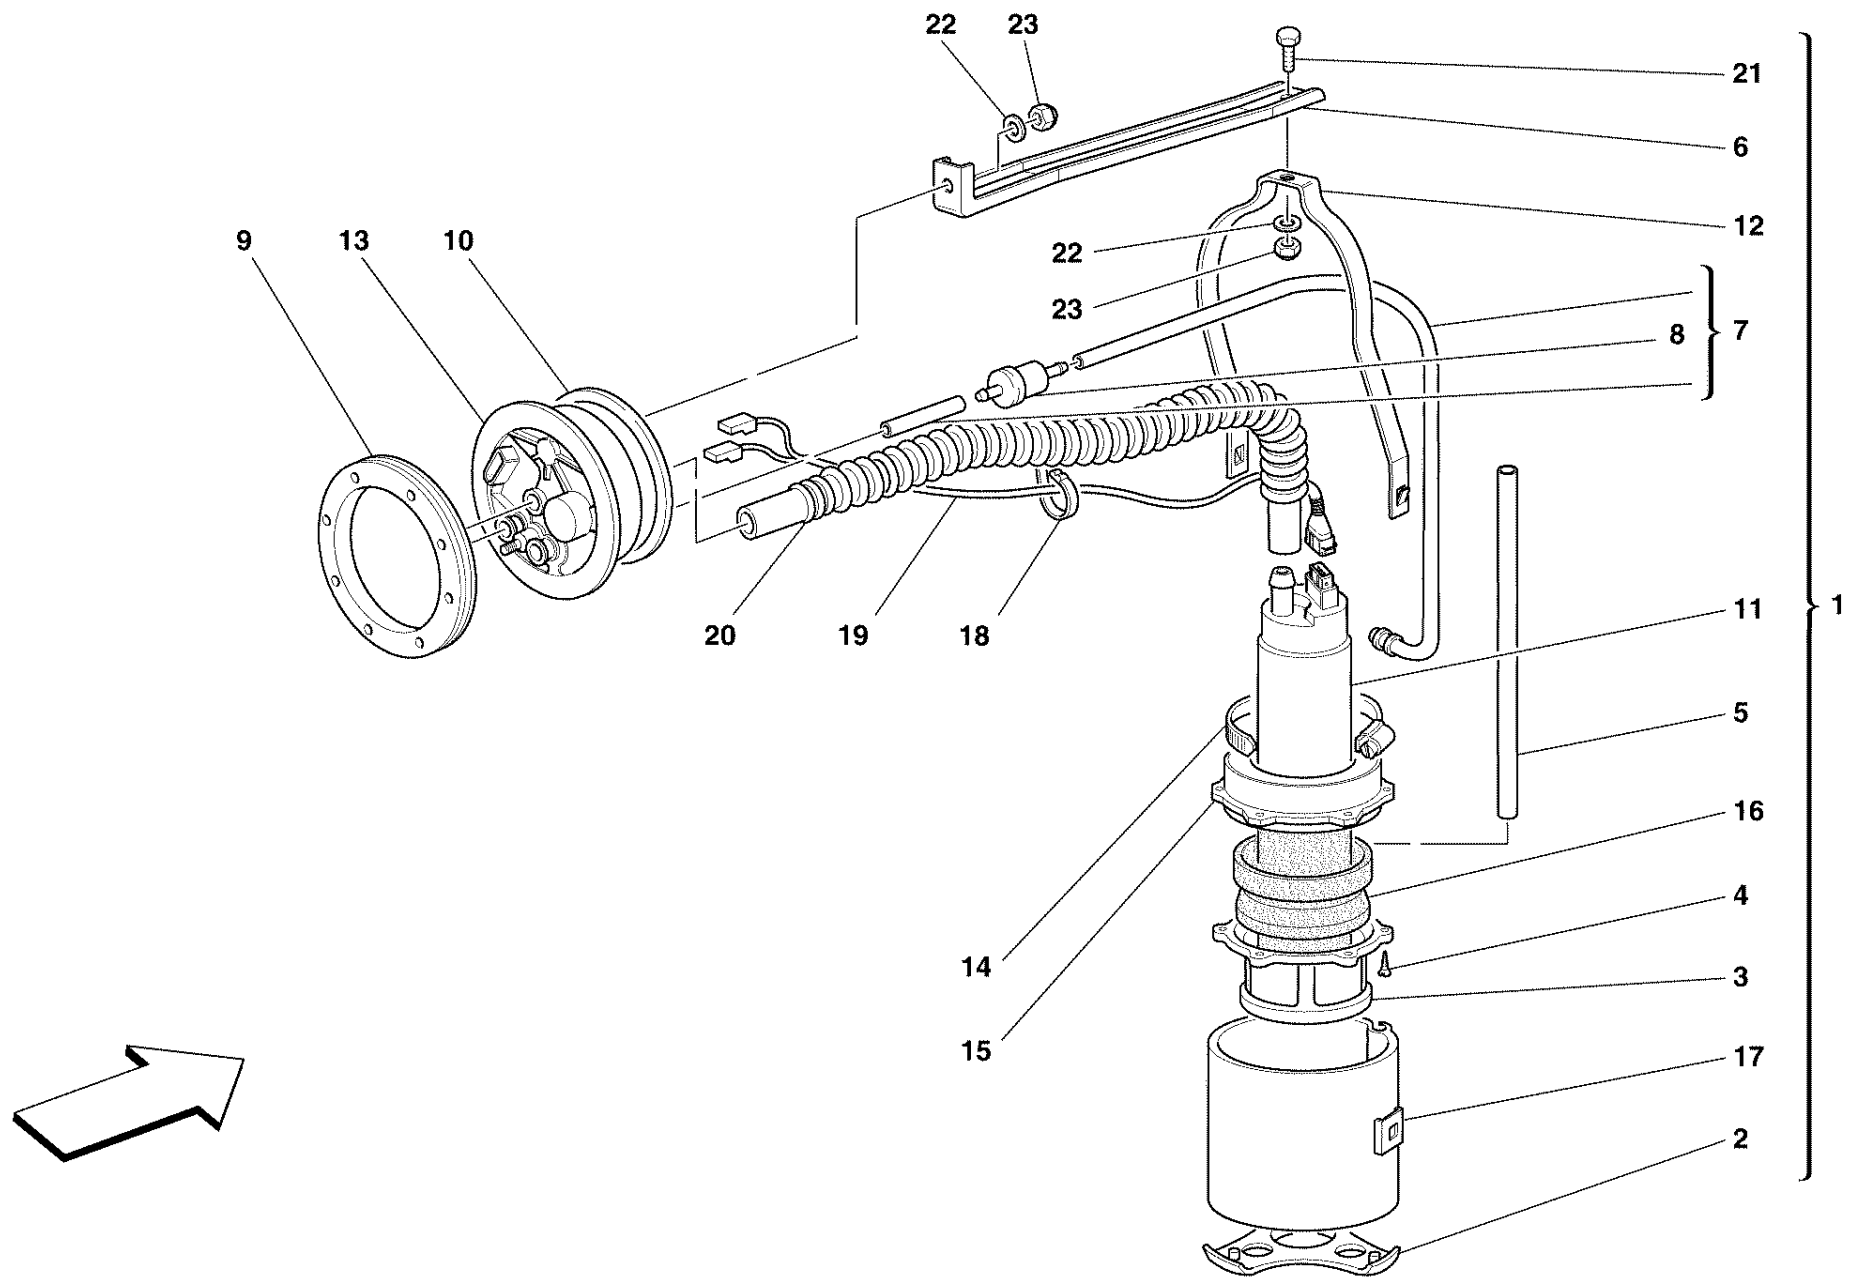

456M GT / 456M GTA - 11 - FUEL PUMP

1	175332	2	COMPLETE FUEL PUMP
2	126807	2	ANTI-VIBRATIONS
3	126808	2	FILTER INSIDE CHAMBER
4	15671101	12	SCREW
5	126827	2	VENT PIPE
6	151661	2	BRACKET
7	175350	2	COMPLETE FUEL FLOWING BACK PIPE
8	166540	8	UNION
9	126838	2	RING NUT
10	126835	2	GASKET
11	173891	2	FUEL PUMP
12	153184	2	SPRING
13	173890	2	COVER
14	13000890	2	SCREW COLLAR
15	170512	2	FUEL FILTER COVER
16	170511	2	GASKET
17	153189	2	PAN
18	14560480	2	CLAMP
19	177354	2	FUEL PUMP CABLES ASSY
20	175331	2	FEEDING PIPE
21	10902024	2	SCREW
22	10519424	4	WASHER
23	15896214	4	NUT