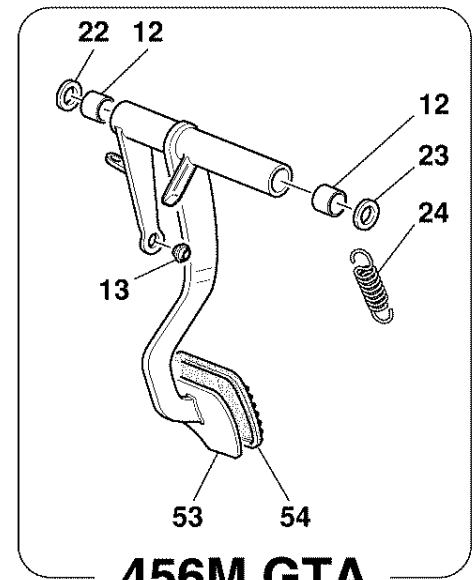

456M GTA

456M GT / 456M GTA - 45 - PEDALS AND ACCELERATOR CONTROL -Not for GD-

*	178879	1	COMPLETE PEDAL SUPPORT
1	175097	1	PEDAL SUPPORT -Not as spare part- -With complete pedal support-
2	13525770	2	THREADED INSERT
3	13525470	4	THREADED INSERT
4	13525770	2	THREADED INSERT
5	13516824	2	STUD
6	11500224	1	STUD
7	133555	1	STOP LIGHT SWITCH
8	152310	1	SMALL PLATE
9	14058411	1	NUT
10	12646601	1	WASHER
11	174244	1	BRAKE PEDAL -Not for 456M GTA-
12	103163	2	BUSHING
13	109407	1	BALL JOINT
14	106950	1	PEDAL RUBBER -Not for 456M GTA-
15	174245	1	CLUTCH PEDAL -Not for 456M GTA-
16	109407	1	BALL JOINT -Not for 456M GTA-
17	103163	2	BUSHING -Not for 456M GTA-
18	106949	1	PEDAL RUBBER -Not for 456M GTA-
19	129954	1	PEDALS SUPPORT PIN
20	10902224	1	SCREW
21	12601274	1	WASHER
22	106083	1	SPACER WASHER
23	106083	1	WASHER mm.1.0 -Possible fitting-
23	113833	1	DITTO THICKNESS mm.1.1
23	113834	1	DITTO THICKNESS mm.1.2
23	113835	1	DITTO THICKNESS mm.1.3
23	113836	1	DITTO THICKNESS mm.1.4
24	101305	2	SPRING -For 456M GTA Q.ty 1-
25	164393	1	FORK FOR CLUTCH LEVER -Not for 456M GTA-
26	10007871	1	FORK FOR BRAKE LEVER
27	16043621	2	SCREW -For 456M GTA Q.ty 1-
28	147985	2	NUT -For 456M GTA Q.ty 1-
29	16102314	2	NUT -For 456M GTA Q.ty 1-
30	144011	2	PIN -Not for 456M GTA-
31	16102314	2	NUT -Not for 456M GTA-