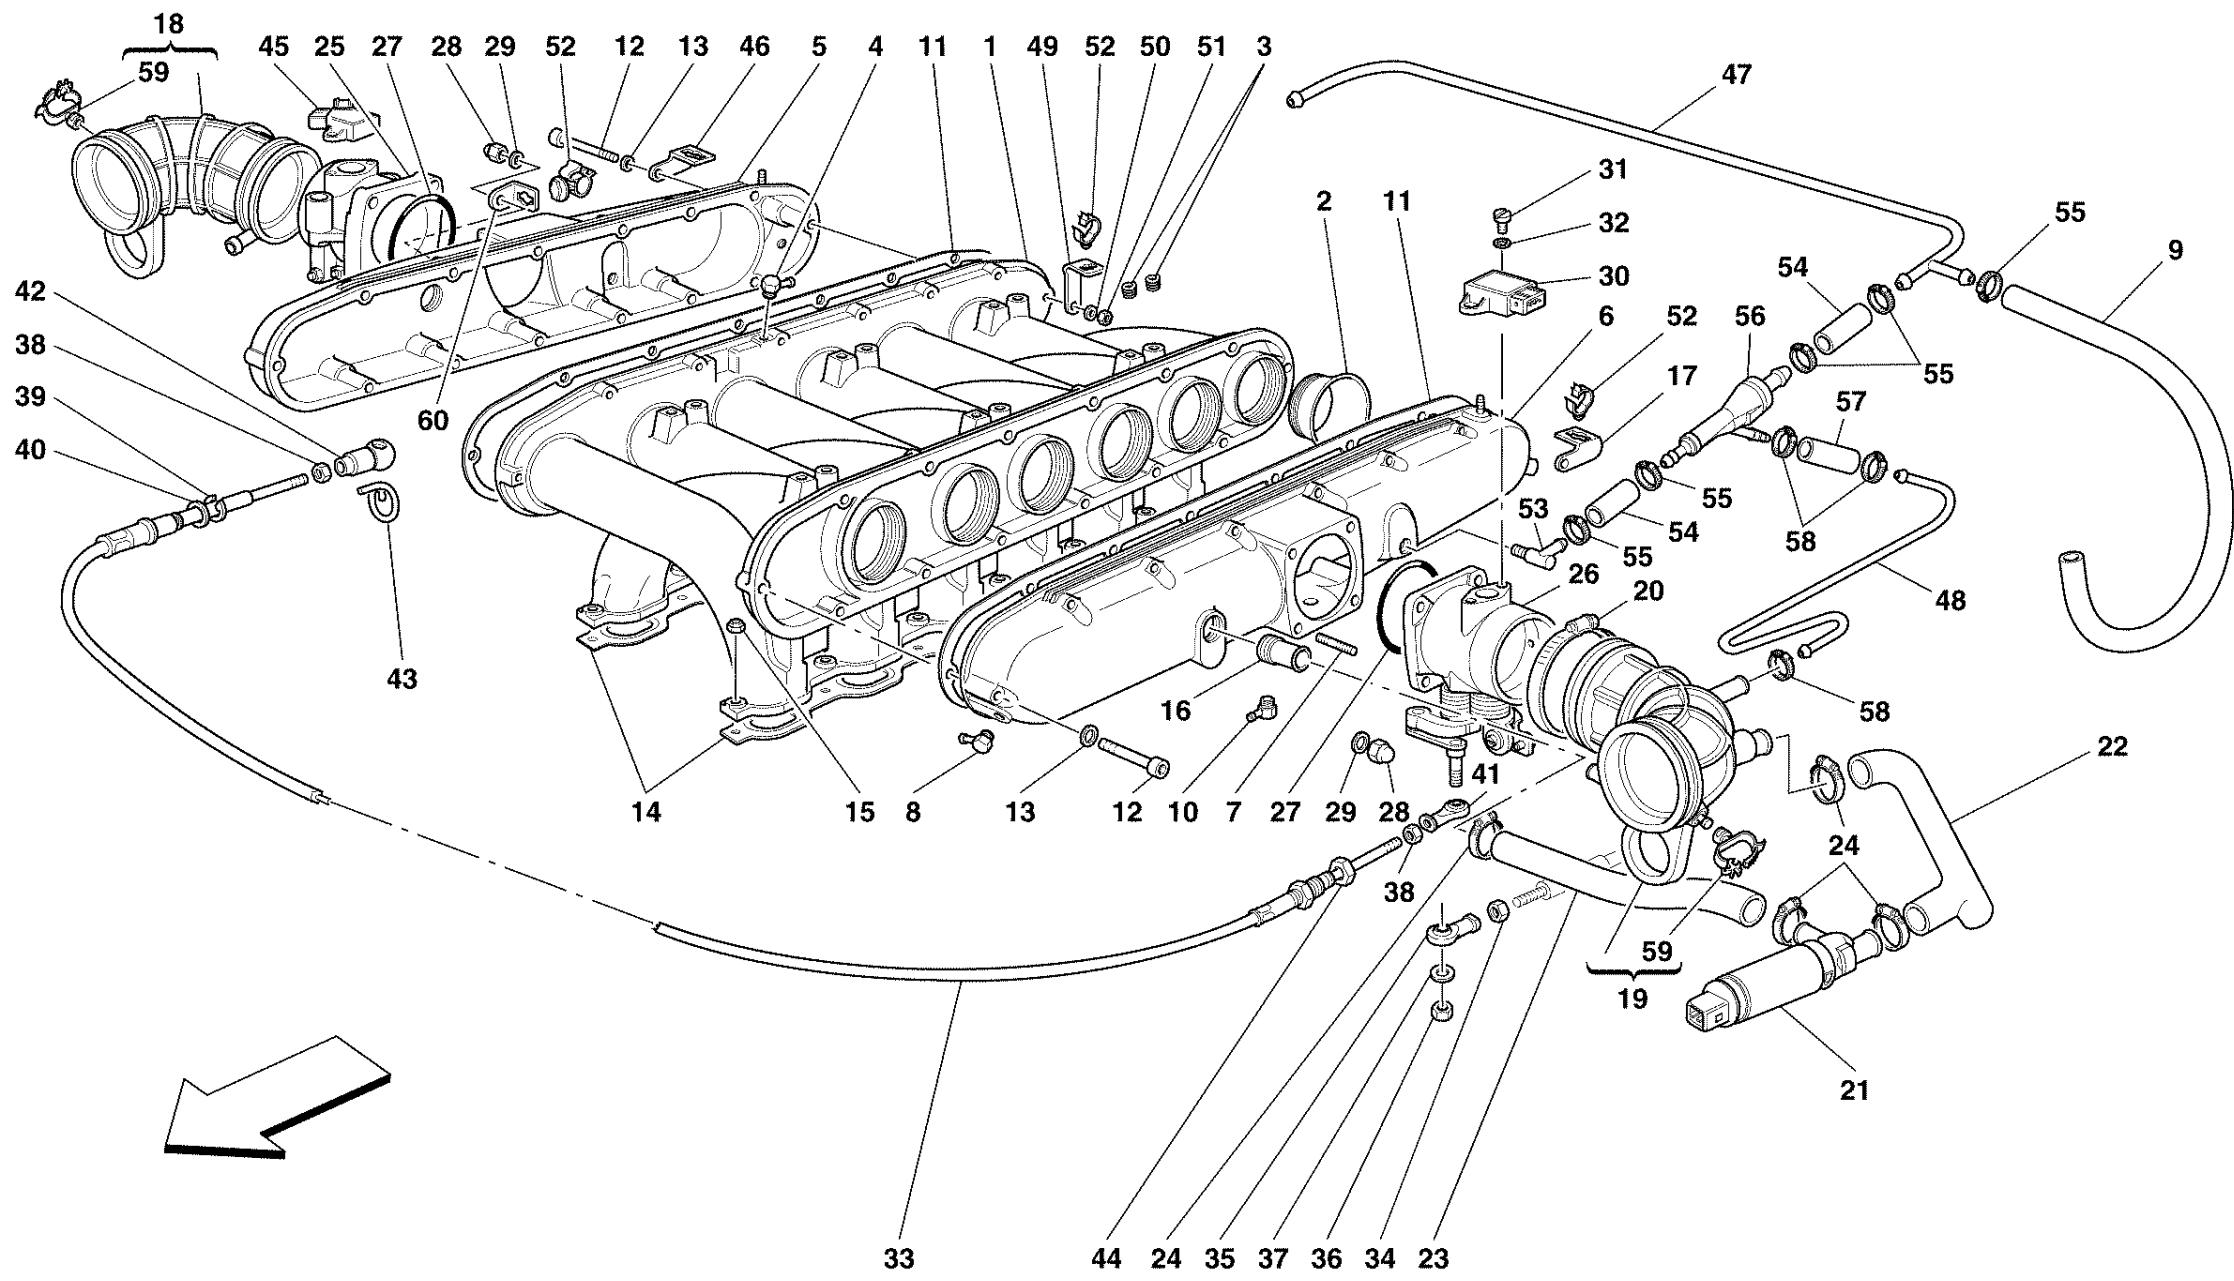

456M GT / 456M GTA - 20 - AIR INTAKE MANIFOLDS

456M GT / 456M GTA - 20 - AIR INTAKE MANIFOLDS

*	178856	1	COMPLETE SUCTION MANIFOLDS
1	176751	1	SUCTION MANIFOLDS -Not as spare part- -With complete suction manifolds-
2	154245	12	END MANIFOLD
3	13525570	12	THREADED INSERT
4	128016	2	UNION
*	178859	1	COMPLETE R.H. SUCTION MANIFOLDS COVER -Not for USA, CDN and AUS-
*	178861	1	COMPLETE R.H. SUCTION MANIFOLDS COVER -Valid for USA, CDN and AUS-
5	178516	1	R.H. SUCTION MANIFOLDS COVER -Not as spare part- -With complete cover-
5	178518	1	R.H. SUCTION MANIFOLDS COVER -Not as spare part- -With complete cover-
*	178860	1	COMPLETE L.H. SUCTION MANIFOLDS COVER -Not for USA, CDN and AUS-
*	178862	1	COMPLETE L.H. SUCTION MANIFOLDS COVER -Valid for USA, CDN and AUS-
6	178517	1	L.H. SUCTION MANIFOLDS COVER -Not as spare part- -With complete cover-
6	178519	1	L.H. SUCTION MANIFOLDS COVER -Not as spare part- -With complete cover-
7	13541324	8	STUD
8	128016	2	UNION
9	173842	1	BRAKE BOOSTER
10	128016	2	UNION -Not for USA, CDN and AUS-
10	174818	2	UNION -Valid for USA, CDN and AUS-
11	154562	2	GASKET
12	156828	28	SCREW
13	12601274	28	WASHER
14	164092	2	GASKET
15	159601	24	NUT
16	143286	2	UNION
17	178556	1	L.H. BRACKET
18	178507	1	R.H. SLEEVE -Valid till car Ass. Nr. 32095-