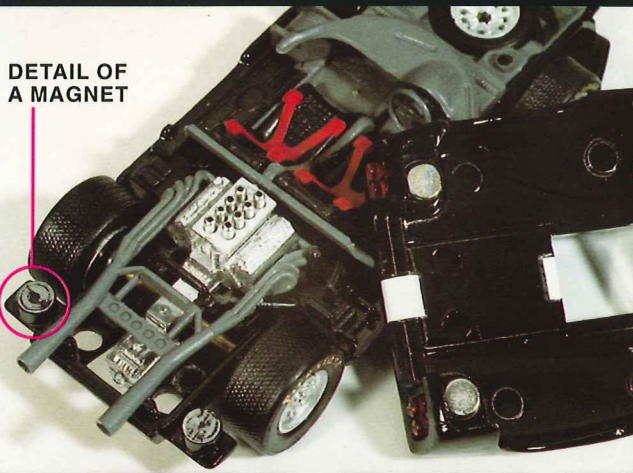

MMLOCO 01 Ferrari 355 Challenge 1995 Biostife scale 1/18

MMLOCO 02 Ferrari 355 Challenge 1995 Biostife scale 1/24

The general price list of La Mini Miniera products is also available on demand on floppy disk for PC-DOS

Die-cast model cars on scale 1/43

LOLA T70

The sole model with removable body by partented magnetic system

is a word exclusive distribution of LA MINI MINIERA

- 1 OXA LTP**
Lola T70 MKIII Racing Car Show London, April 1967, Aston Martin-Firestone
- 2 OXA LT10**
Lola T70 MKIII Bonner-Axielsson Sebring 1968 Chevrolet-Good Year
- 3 OXA 007**
Lola T70 MKIII Hulme-Sid Taylor Rac Tourist Throphy 1968 Chevrolet-Good Year
- 4 OXA 005**
Lola T70 MKIII Patrick-Jordan, Sebring 1968 Chevrolet-Good Year