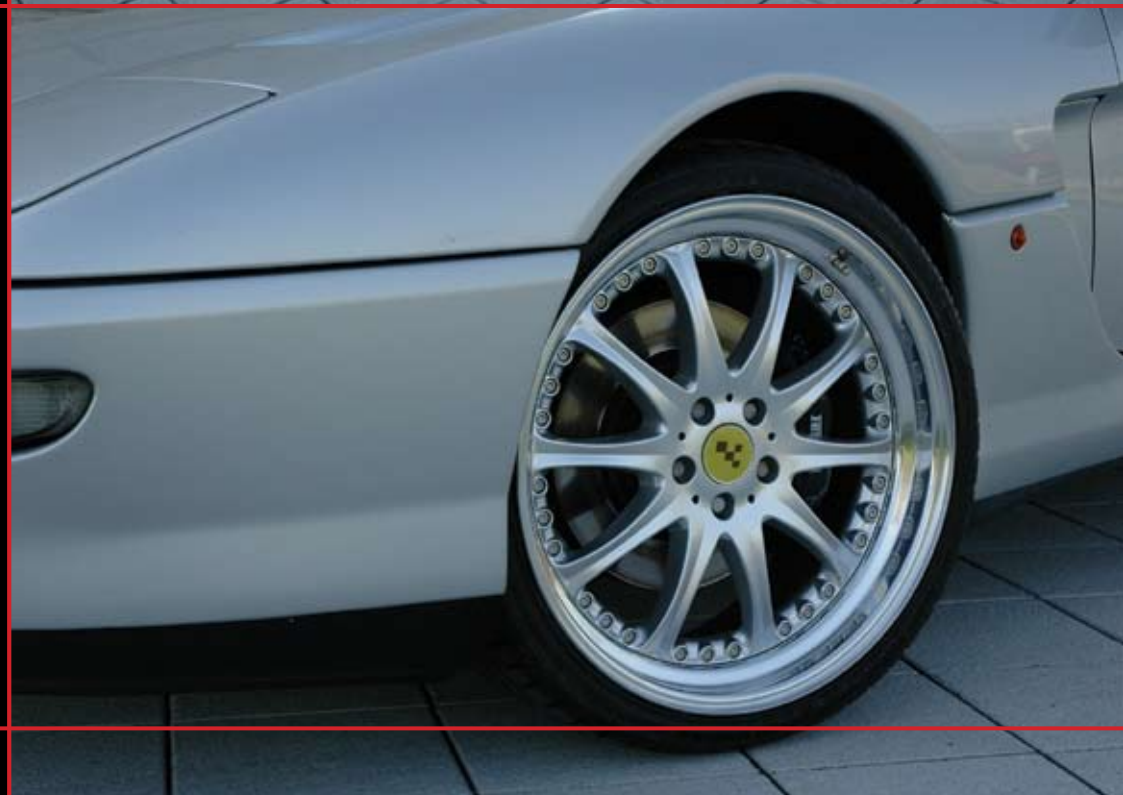

Rear

10,0 x 20"
285/30 R20

11,0 x 20"
305/25 R20

11,0 x 20"
325/25 R20