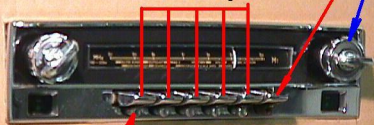

Manual tuning key. Press this key in order to manually tune a station. This key DOES NOT store a station, it simply allows you to tune. Use in conjunction with the tuning knob

Preset keys

Preset key tuning knob. Each key has its respective tuning knob located directly below it. Lift key to access round tuning knob. Rotate tuning knob to adjust. Press key to store or recall preset.

Tuning

On/off & volume control

**Band Selection
(Rotates drum)**

3 Level Tone Adjust